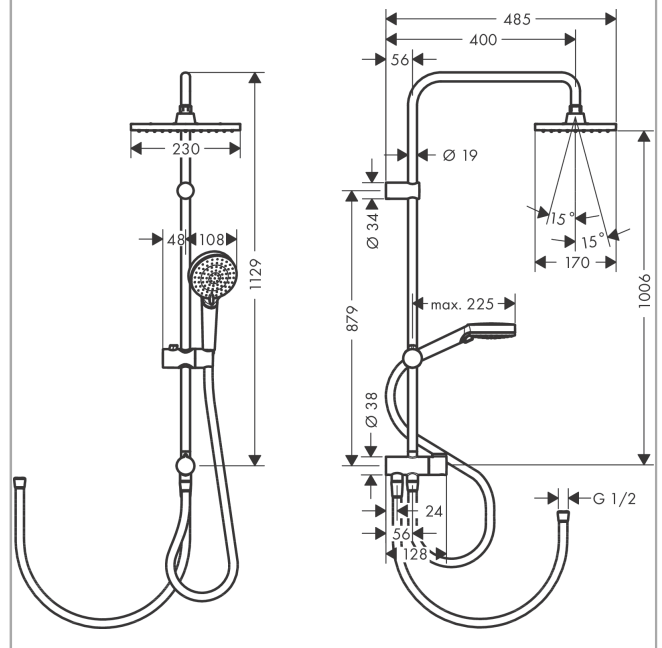

Vernis Shape Showerpipe 230 1jet Reno

Surfaces: **Matt Black** Article Number: **26282670**

Description

product features

- consists of: overhead shower, hand shower, shower hose, hand shower holder
- overhead shower Vernis Shape 230 1jet
- shower head size overhead shower: 230 x 170 mm
- spray type overhead shower: Rain
- ball-joint: overhead shower angle adjustable
- spray type hand shower: Rain, IntenseRain
- maximum flow rate at 3 bar: 14,6 l/min
- minimum flow pressure: 1 bar
- operating pressure: min. 1 bar/max. 10 bar
- mounting type: exposed installation
- shower bar diameter: 19 mm
- height-adjustable slider with locking push-button slider
- shower arm length: 400 mm
- water connection: Metaflex shower hose 80 cm and 160 cm
- connection dimension: DN15
- connection thread G 1/2

Technology

Product image

Scale drawing

**Vernis Shape
Showerpipe 230 1jet Reno**

Surfaces: **Matt Black** Article Number: **26282670**

Flowchart